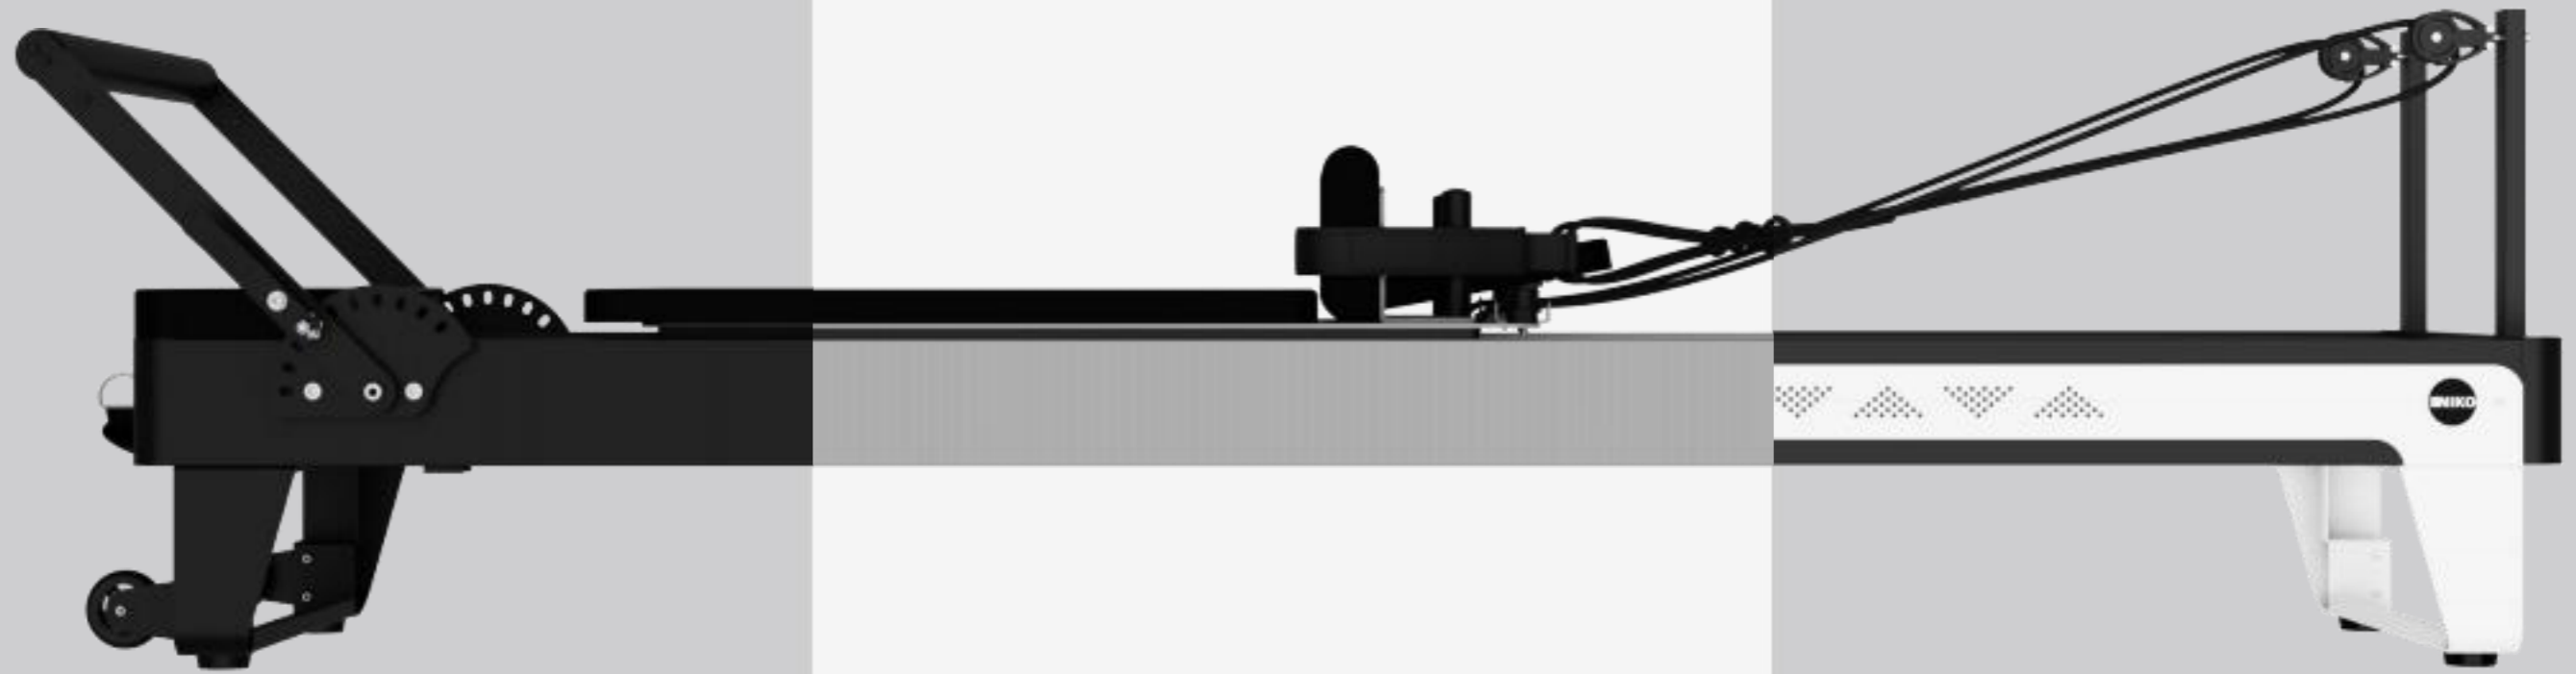

● BLACK

○ GRAY

◐ BLACK & WHITE