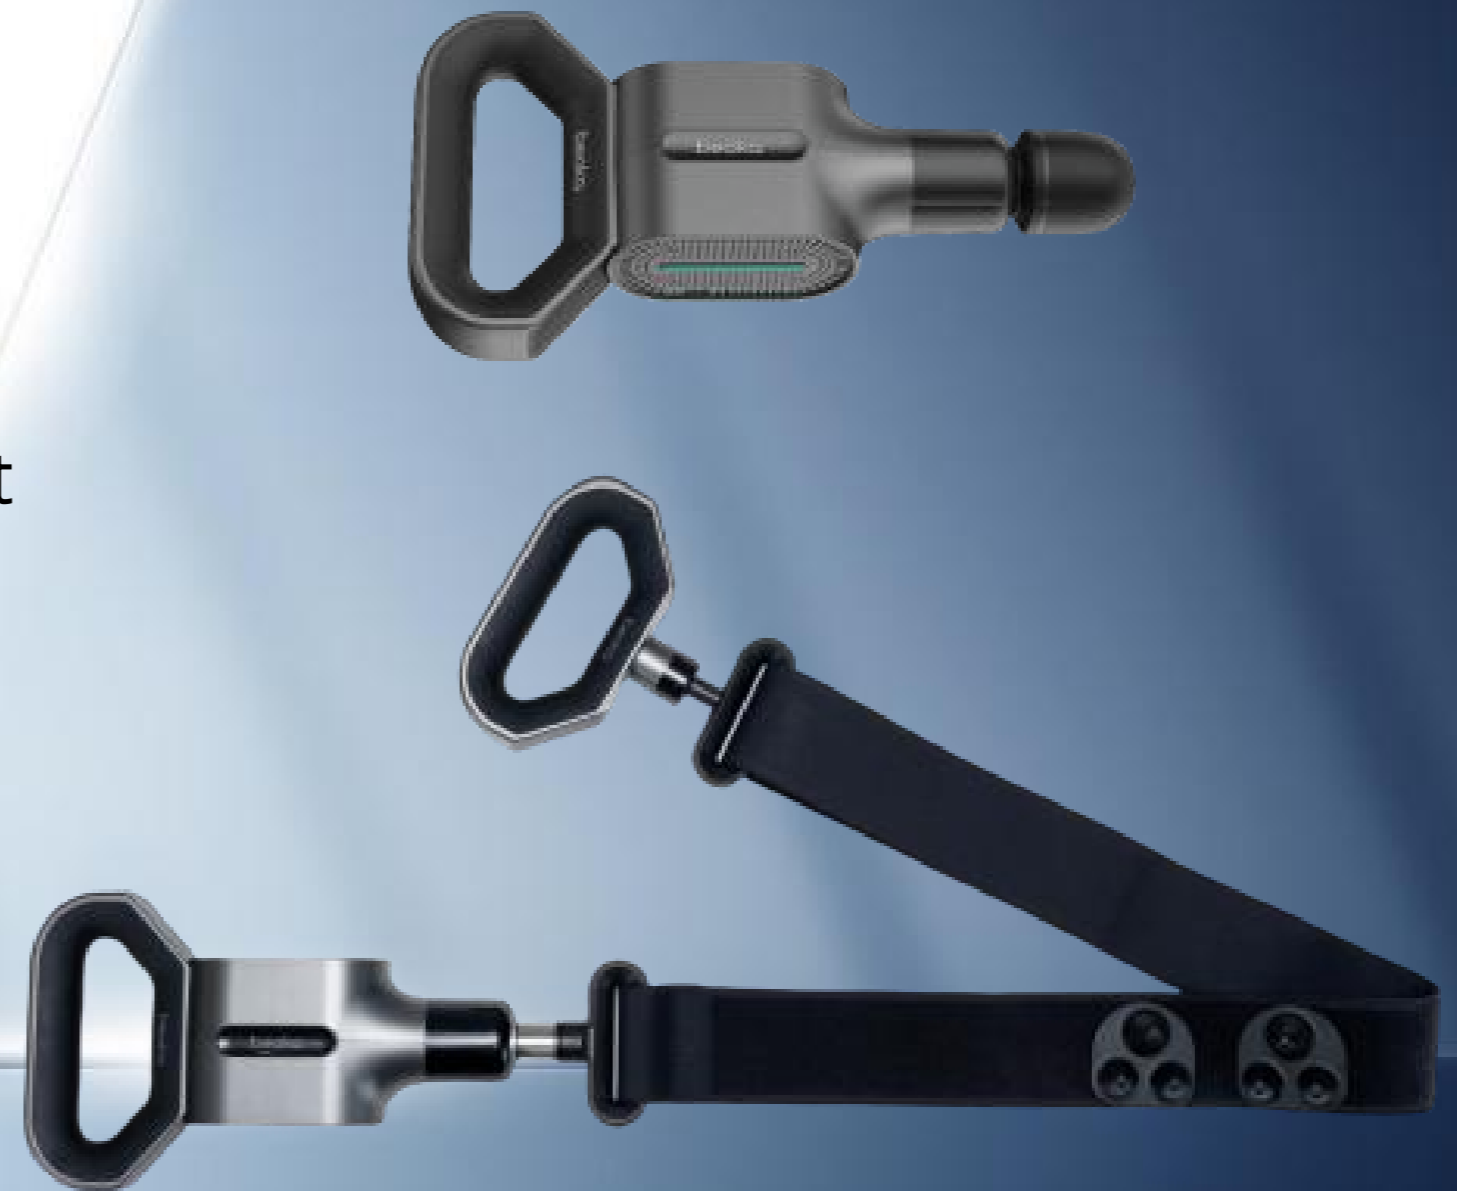

Fascia massage band

MB-A

Innovative dual-mode

Covering all muscle groups throughout
the body

Effortless ergonomic design | 12mm amplitude
Stretching massage band | 5-speed adjustment