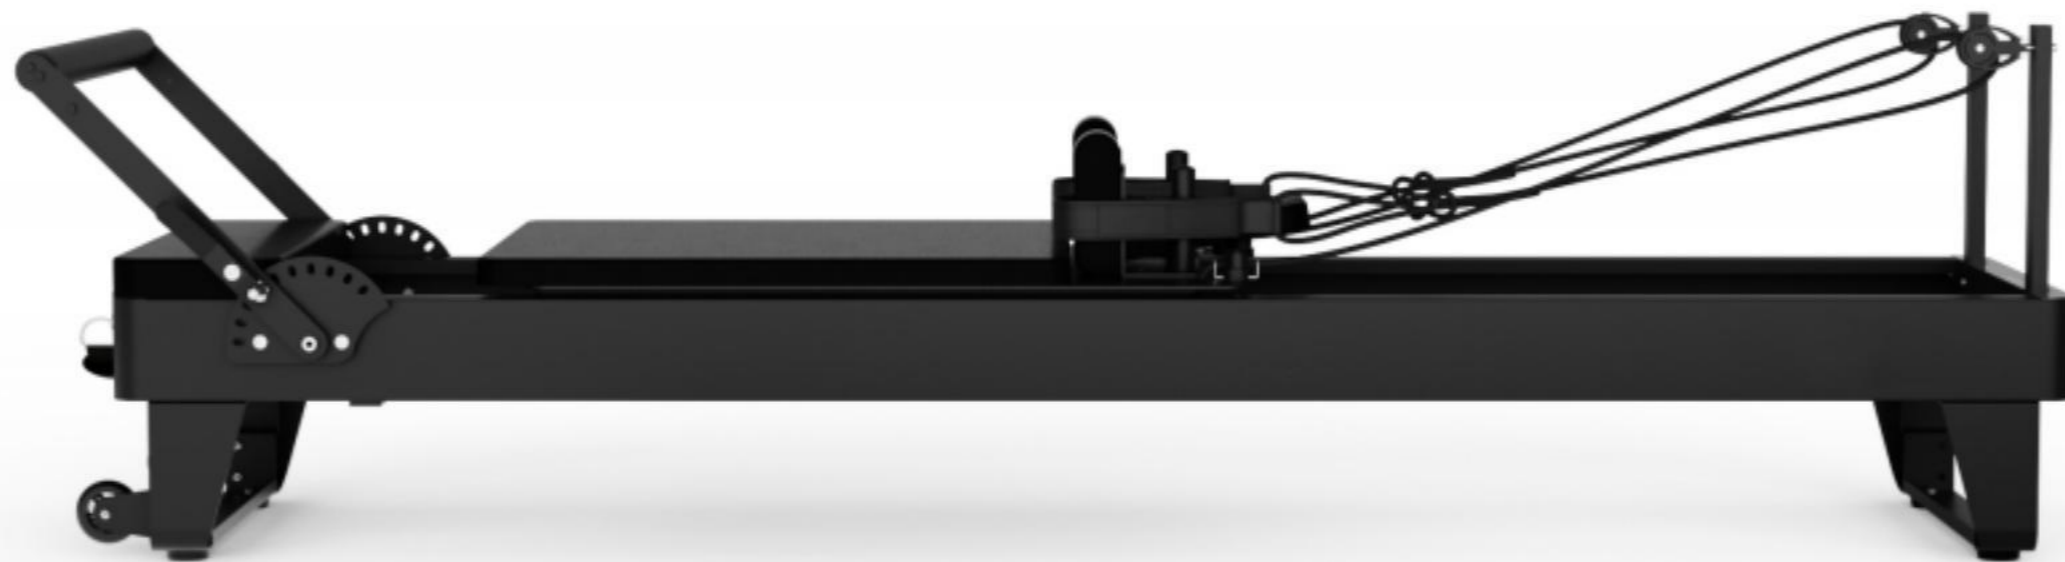

01

Reformer H02

Equipment size: L2360/W600-850/H360
Equipment weight: 75 kg
Packaging size&weight: Wooden crate: L2440/W865/H560 149 kg
Carton: (bed) L2340/W640/H220 75 kg
(Seating box) L675/W420/H345 15 kg
Material: Carbon steel/stainless steel/aluminum (different parts have different materials)
Surface treatment: spray coating
Safe operating load capacity: 130 kg
Trolley travel distance: 1075mm
Adjust the gear lever: 10 gears
Configuration includes: bed frame/seat box/springboard

Five parameters of the spring (color can be adjusted according to different needs))

Color	Wire diameter mm	Diameter mm	Length mm	Total length mm
Black	2.8	29.8	370	470
Blue	2.3	26.4	370	470
Yellow	2.0	24.7	370	470

Color	Initial force value		Medium force value		Ultimate force value		Shock times per thousand	Punch cutting value	
	KG	LB	KG	LB	KG	LB		KG	LB
Black	3.77	8.33	13.2	29.4	27.8	61.2	100	0.27	0.594
Blue	2.67	5.9	5.7	12.54	14.5	31.9	100	0.16	0.352
Yellow	1.86	4.12	4.22	9.3	8.4	18.5	100	0.11	0.242