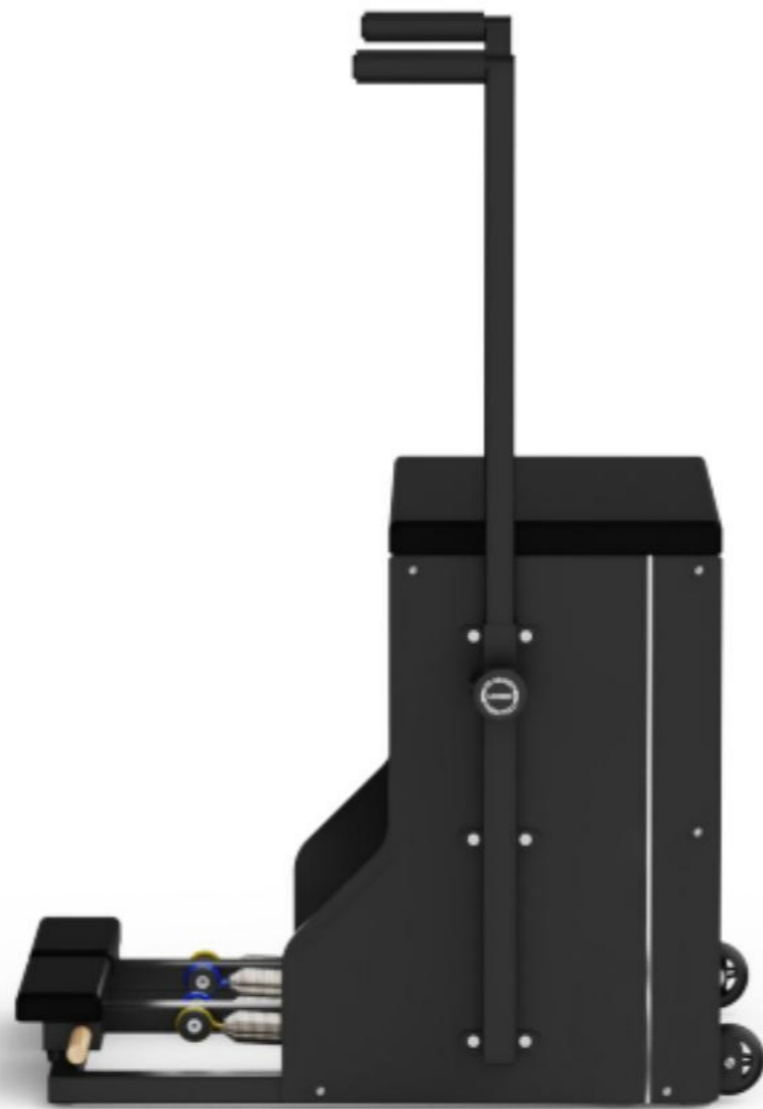

● BLACK

○ GRAY

◐ BLACK & WHITE

02

Chair W01

Equipment size: L780/W700/H605

Equipment weight: 45 kg

Packaging size&weight: