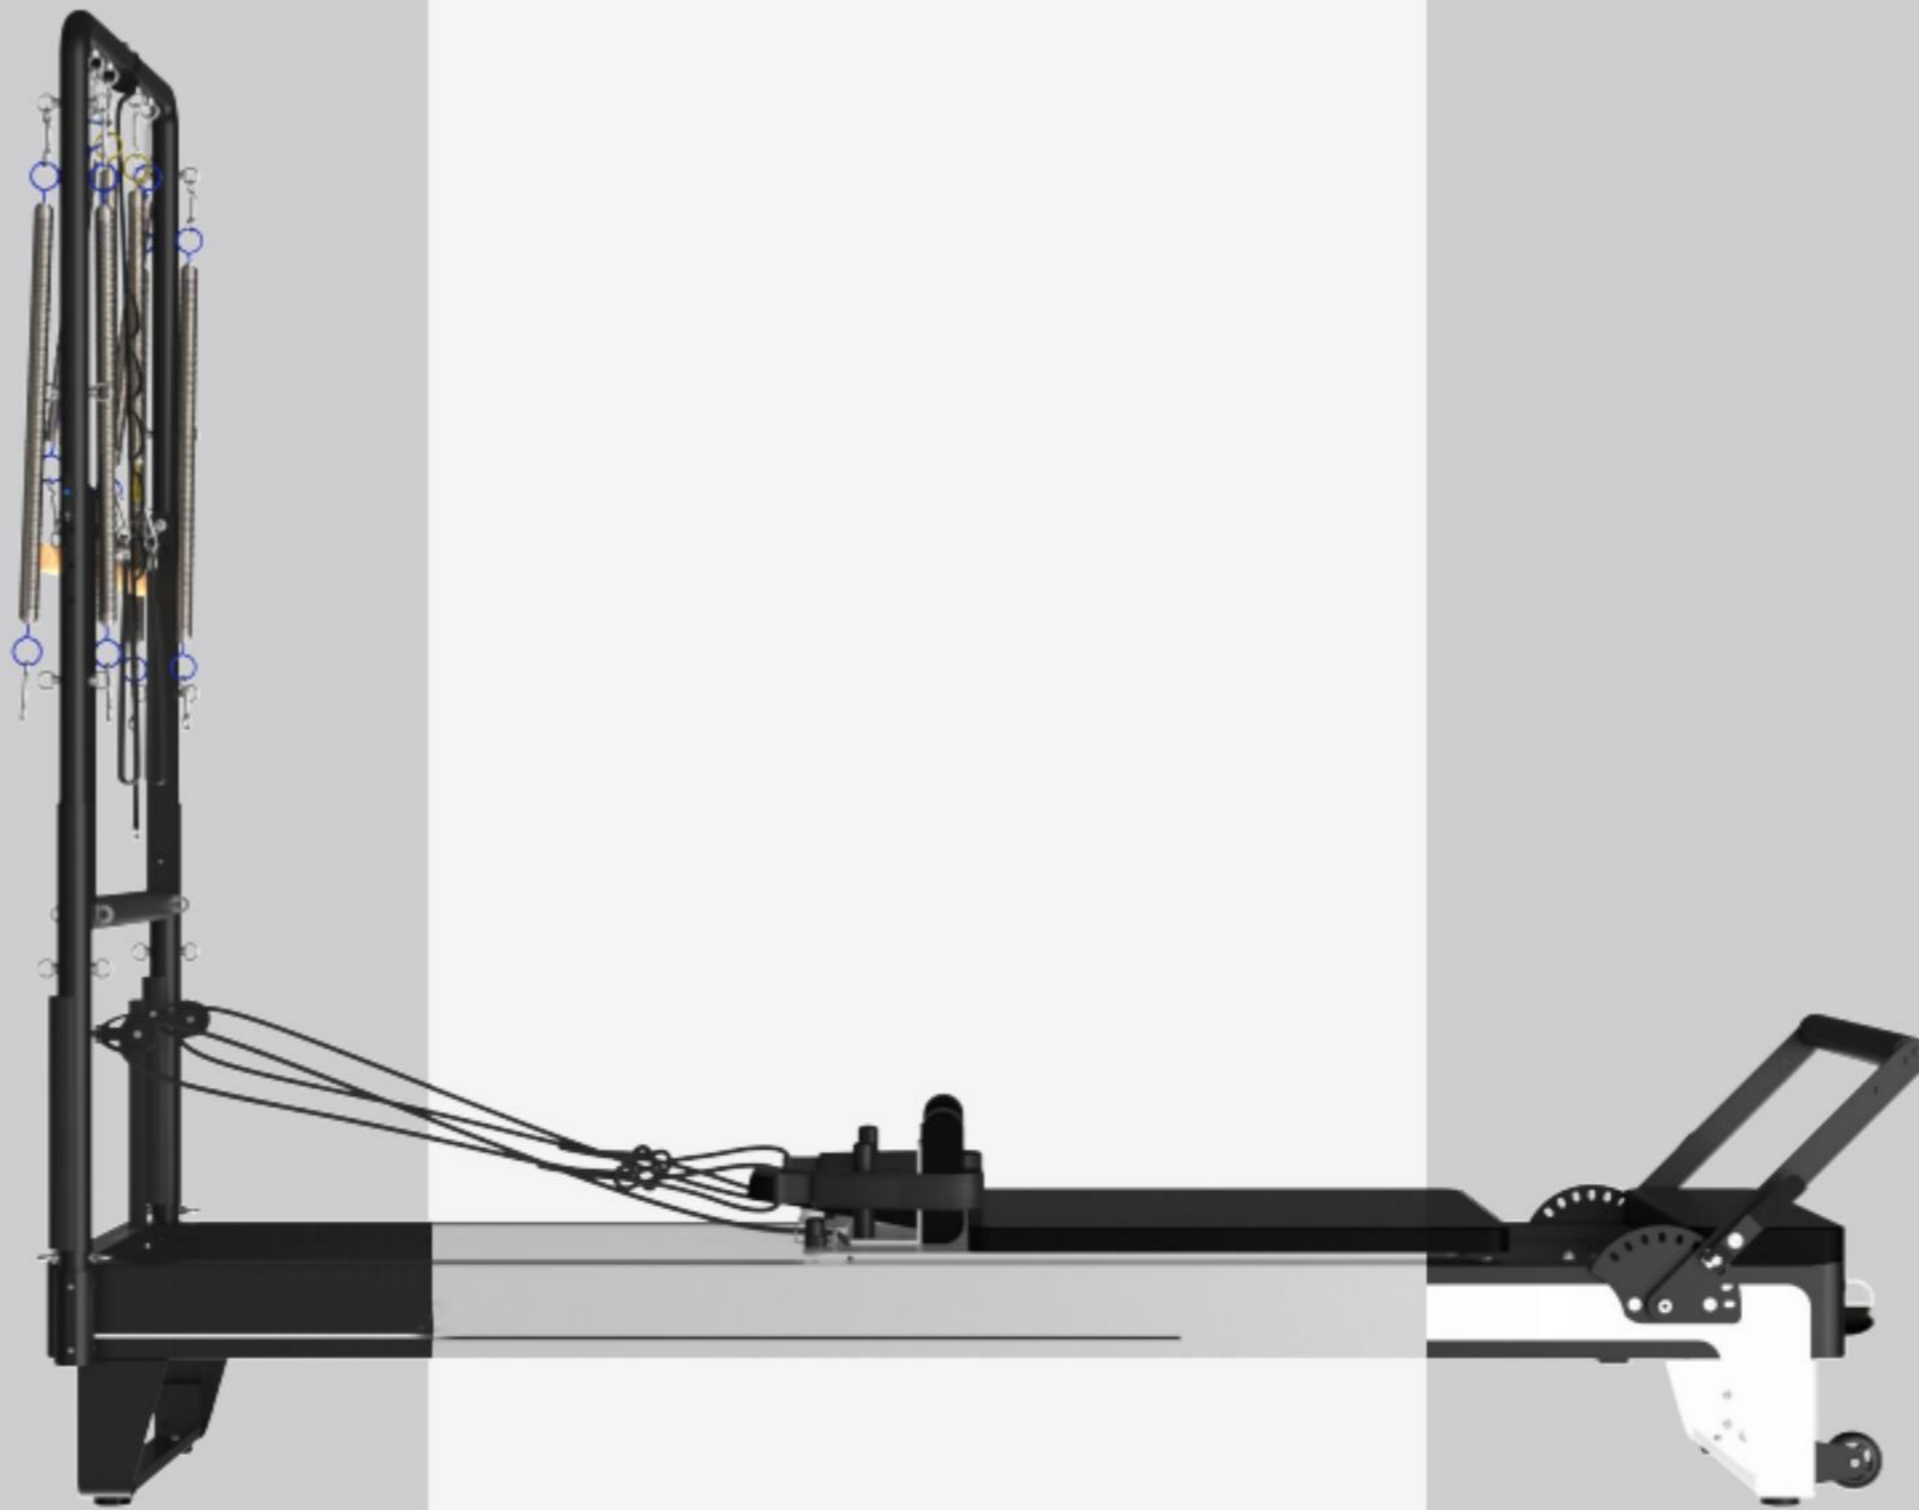

● BLACK

● GRAY

● BLACK & WHITE