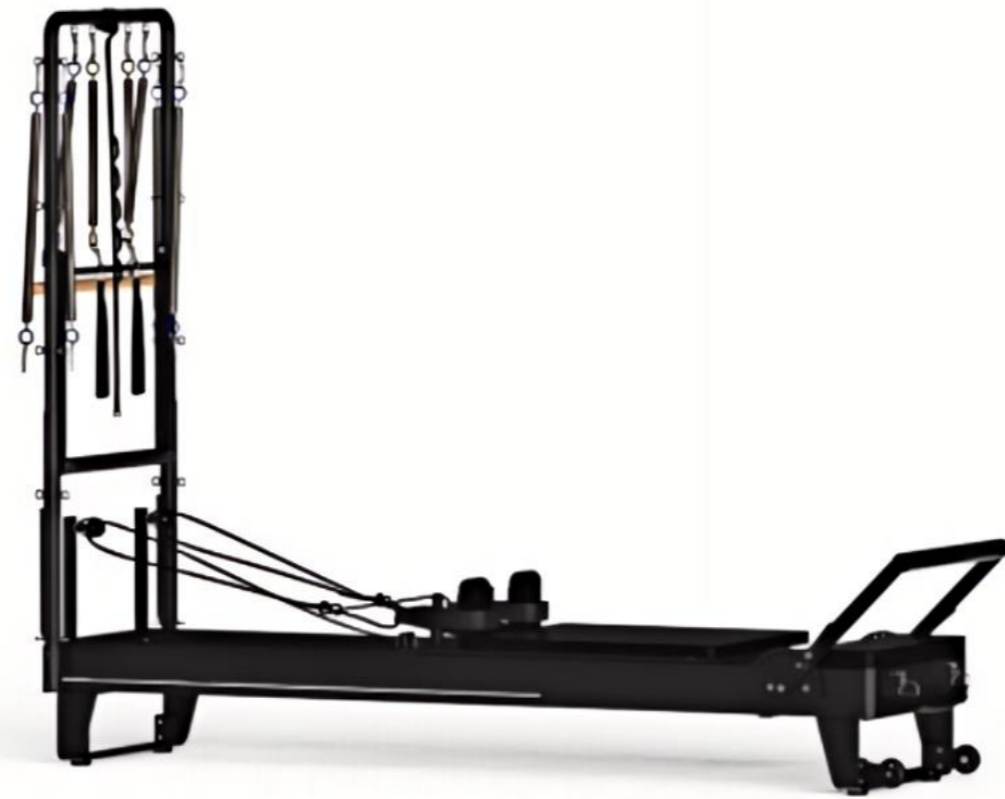

● BLACK

● GRAY

● BLACK & WHITE

05

Tower H21

Length, width, and height (mm): 2400/600/1685

Weight (kg): 35kg

Accessories: